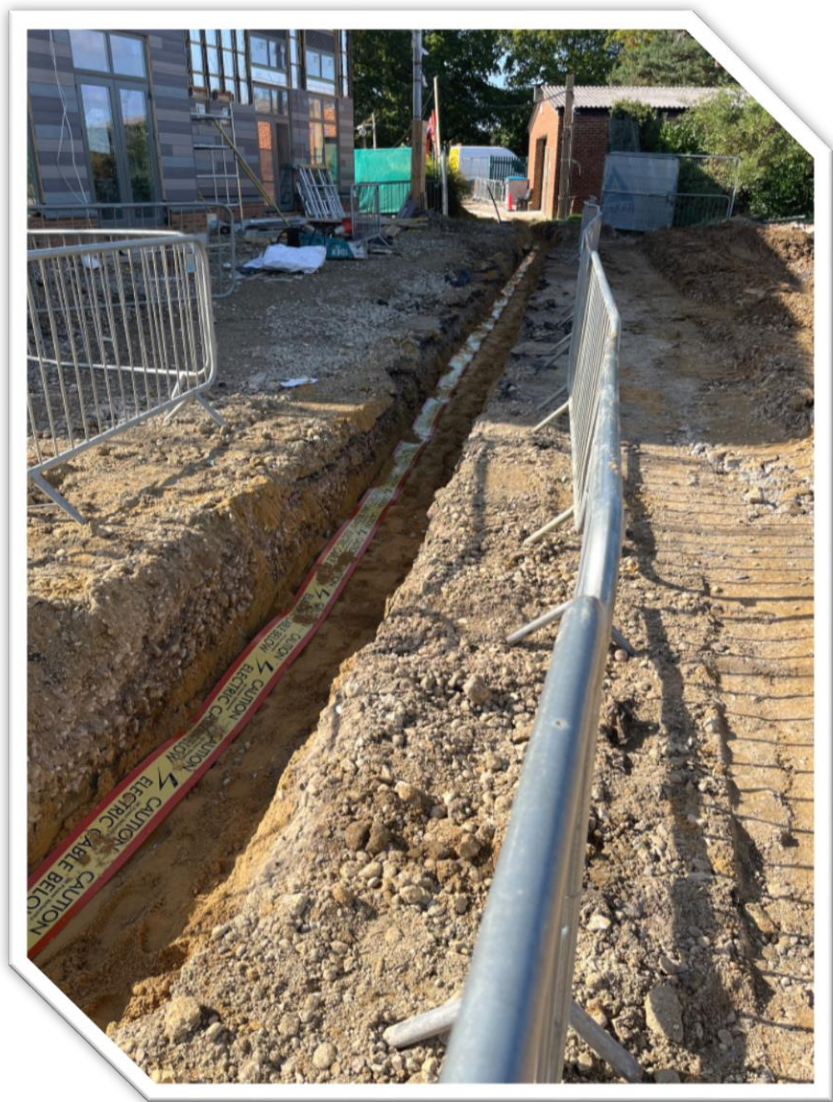

UKPN LV cables