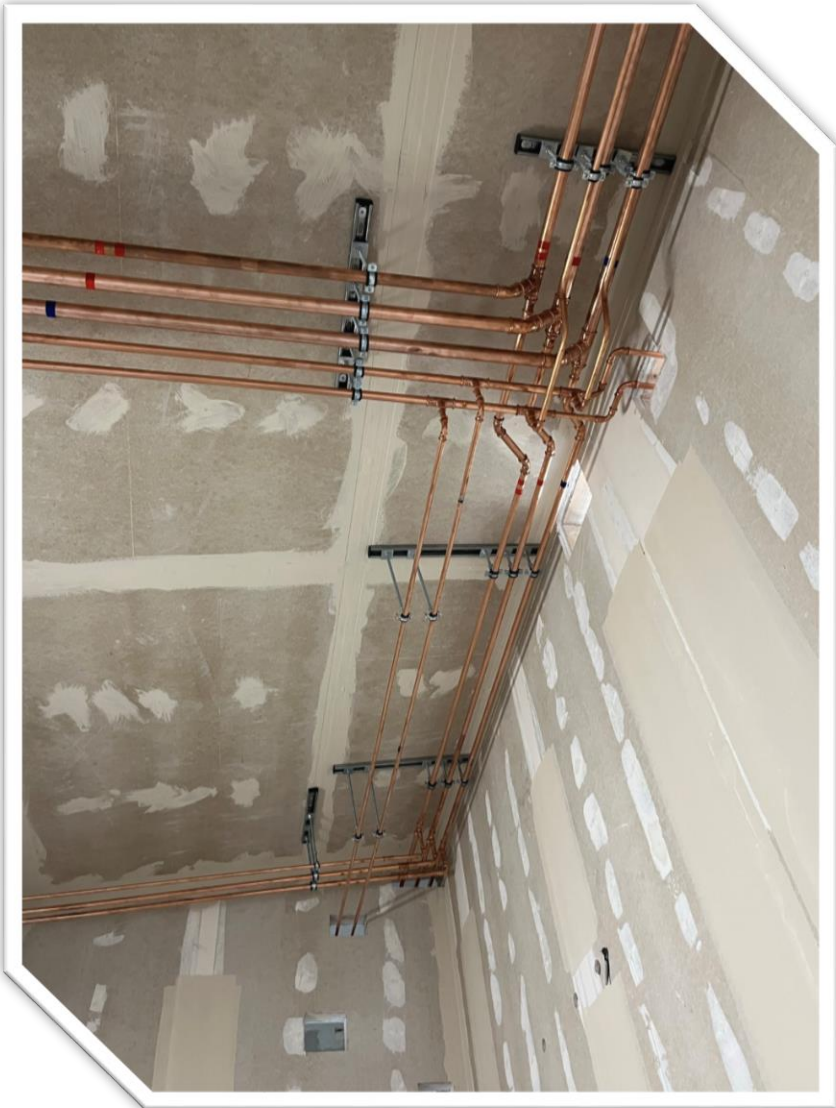

Progress Photos

P3003 Paddock Wood Community Centre

External Cladding

Windcatchers

Hall

Toilets

Toilets

M&E