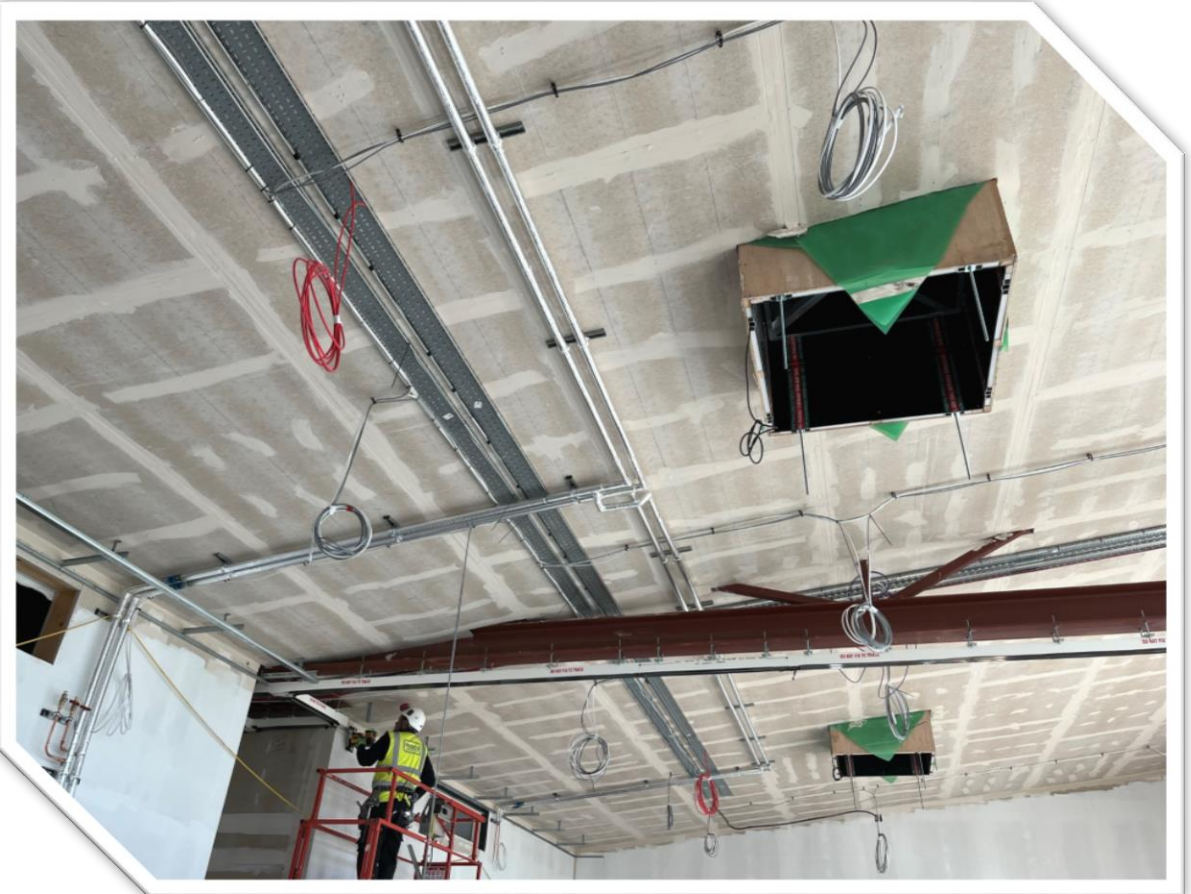

Progress Photos

P3003 Paddock Wood Community Centre

External Cladding

Windcatchers

Hall

Toilets

Toilets

M&E